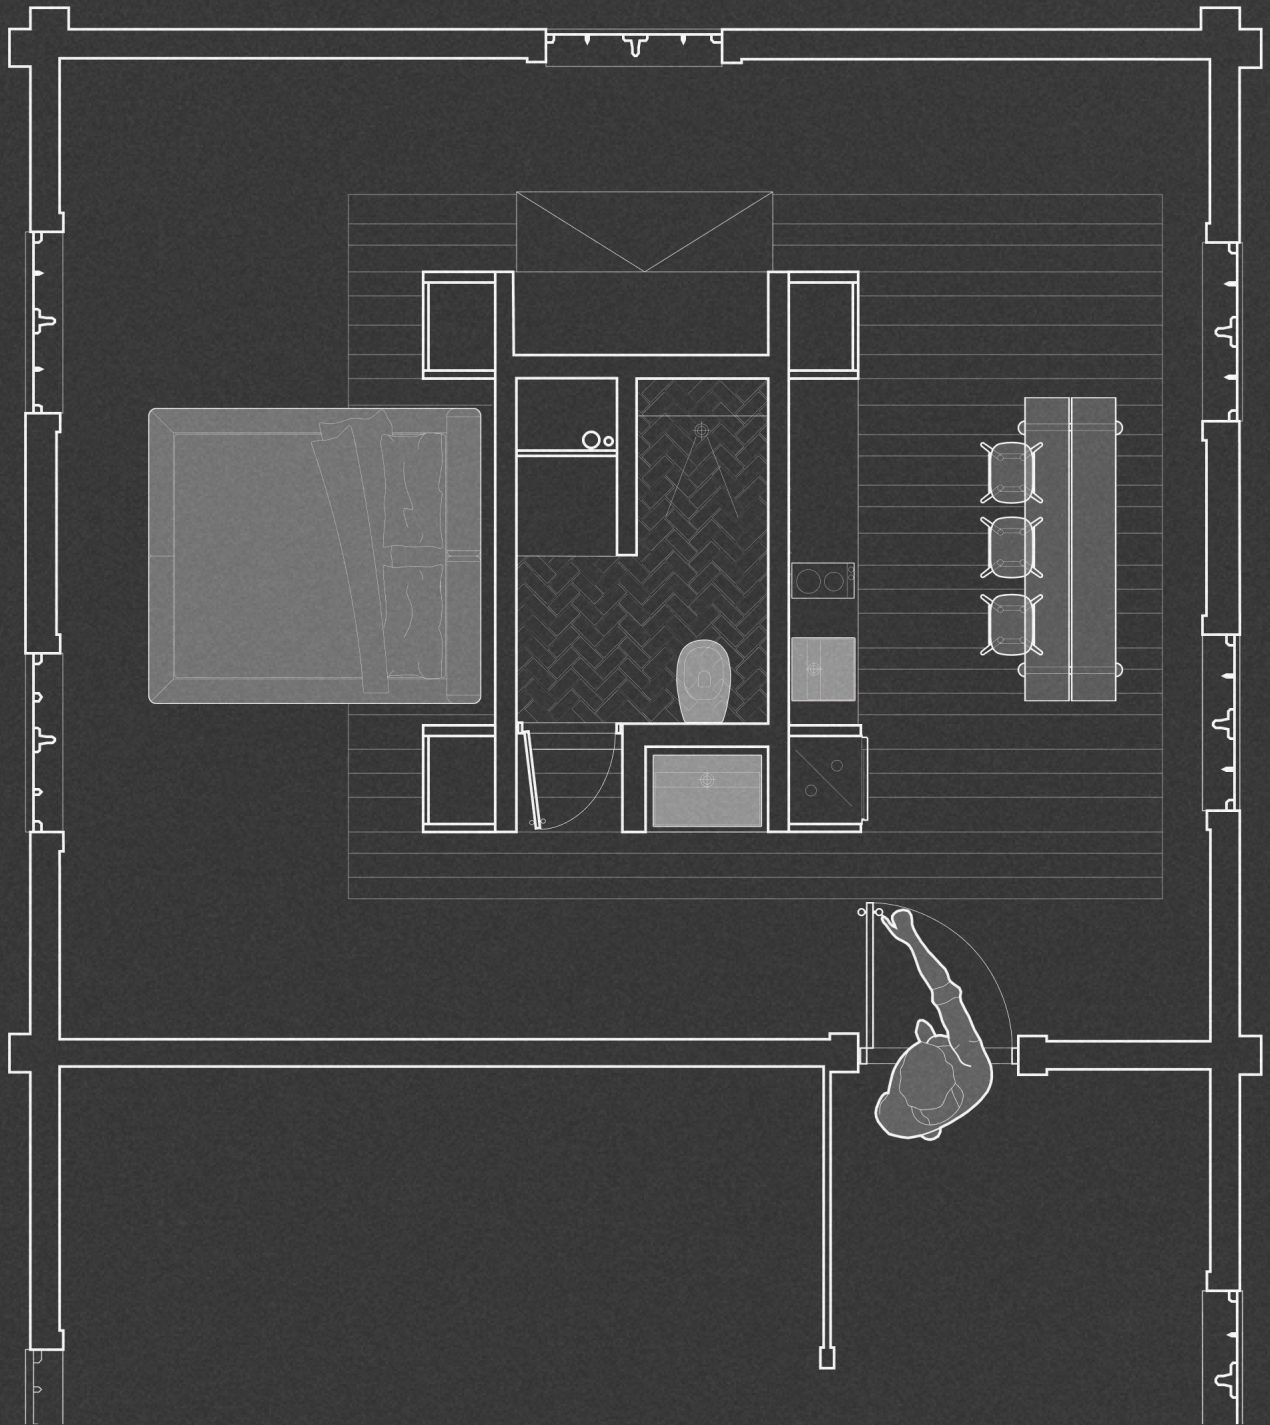

Transformation

Sverresbog hotel

2020

The Sverresborg Folk Museum Adaptation is a project aimed at converting protected heritage buildings into functional Airbnb rentals. The primary focus was to preserve the historic character while introducing contemporary amenities. By positioning a central “wetroom core” on each floor, all plumbing could be routed through the floor structure, minimizing invasive alterations and safeguarding the original timber construction. This solution also maximizes exposure to the ornately decorated interior walls by creating essential living spaces—kitchen, bathroom, master bedroom, and a flexible kids’/sofa area—within each timber box without permanent modifications.

Bjarte Knobel

Sverresborg Heritage Adaptation updates protected timber buildings into Airbnb rentals by centralizing plumbing and preserving ornate interior walls. The floorplan highlights how each unit maintains historic character while introducing modern comforts.